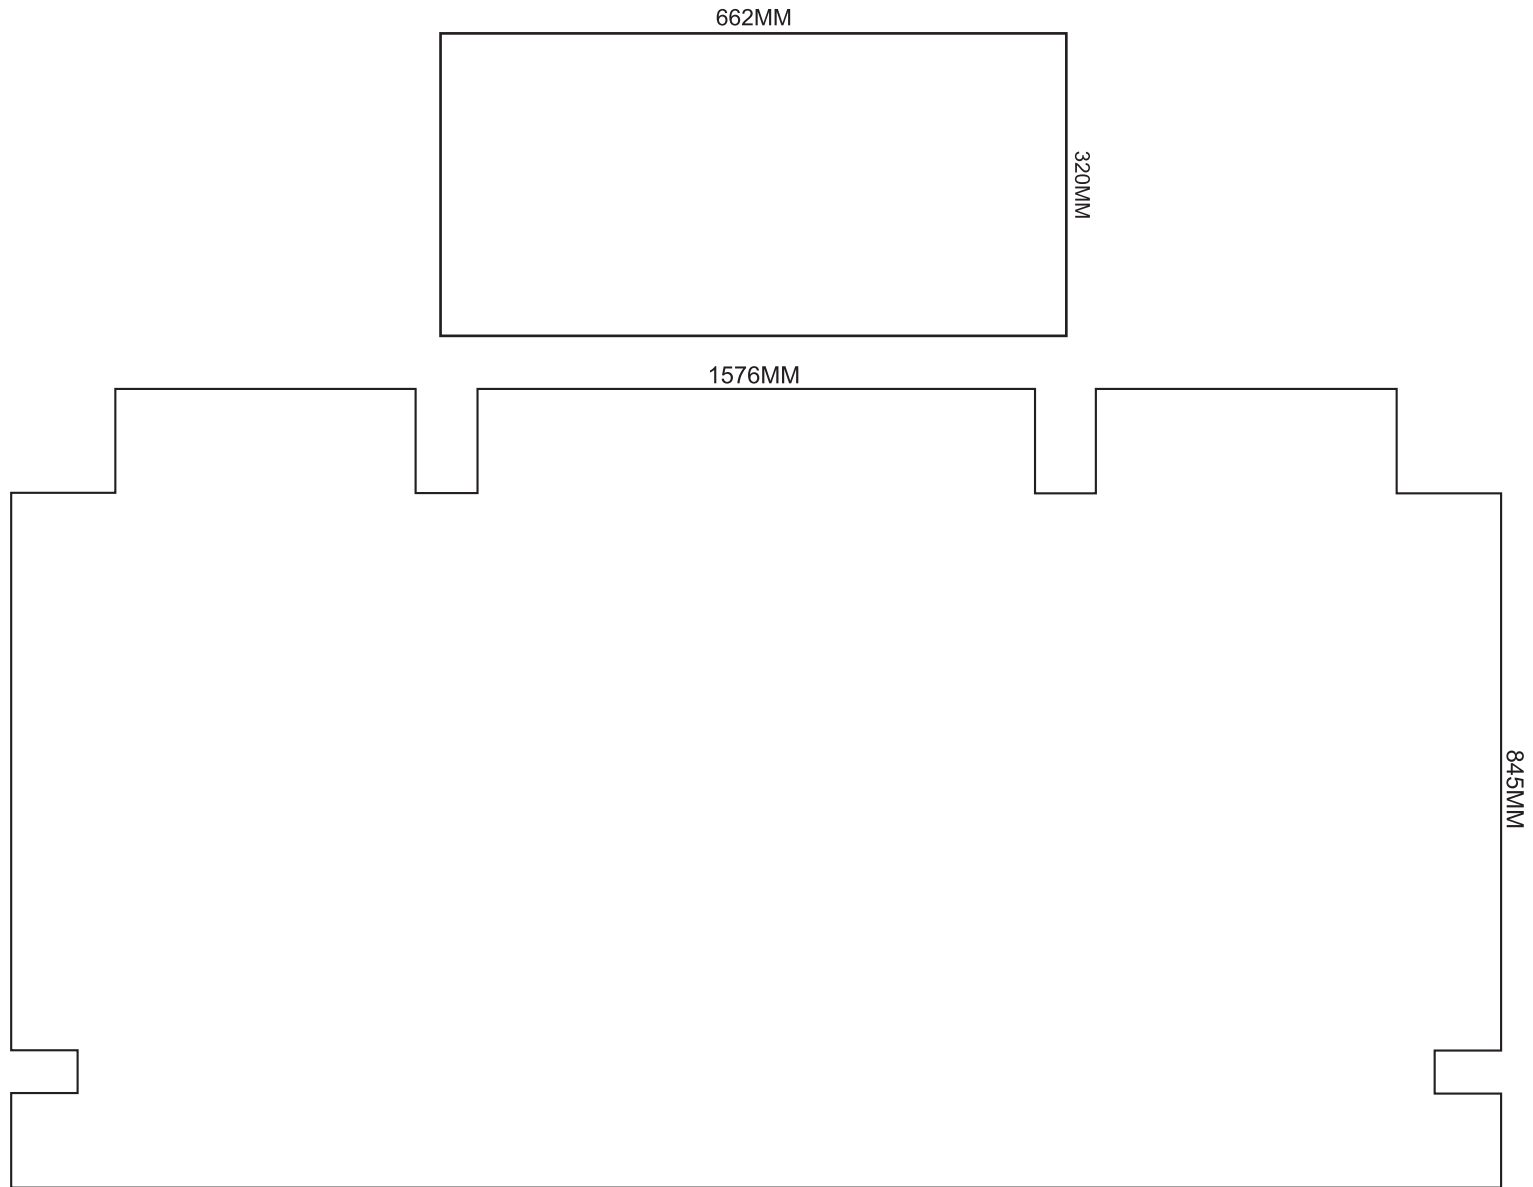

WET DEMO TABLE WITH HEADER

*** PLEASE SUPPLY ARTWORK AS A PRINT-READY PDF WITH ALL FONTS CONVERTED TO PATHS AND ALL LINKS EITHER EMBEDDED OR ATTACHED.**

SCALE 1:8