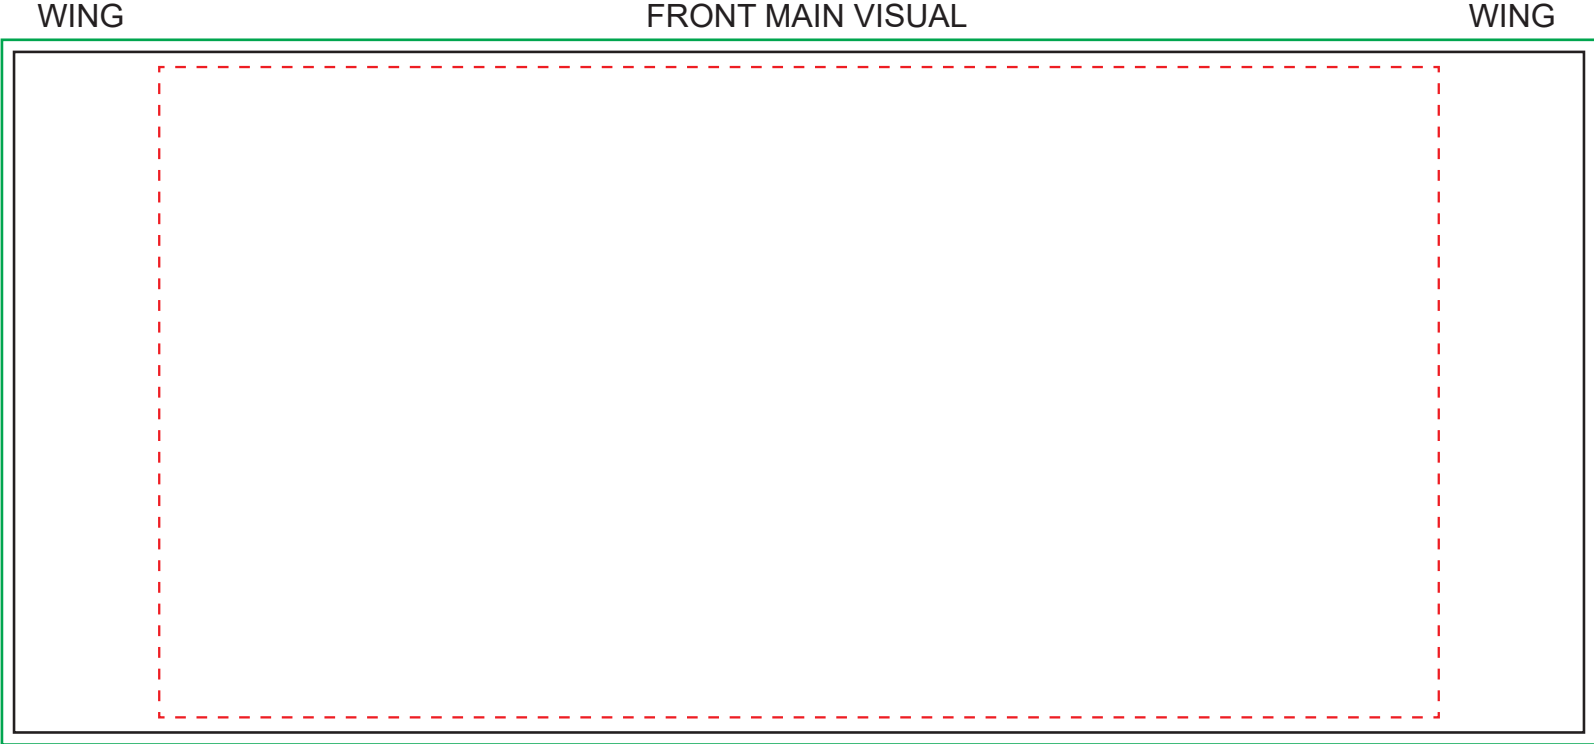

# 4230X2250MM CURVED BANNERWALL + WINGS

**\* PLEASE SUPPLY ARTWORK AS A PRINT-READY PDF WITH ALL FONTS CONVERTED TO PATHS AND ALL LINKS EITHER EMBEDDED OR ATTACHED.**

SCALE 1:25